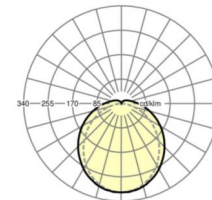

LIGHTING TECHNOLOGY

Placement	LED, Colour rendering/Light colour CRI ≥ 80 / 4000K
Colour tolerance (MacAdam)	5SDCM
Photobiological safety (Luminaire)	RG0
Nominal luminous flux	5542lm
LED service life	50000h L80/B10 (Tq 45°C)
Luminaire luminous efficiency	159lm/W
UGR lat./long.	24.8 / 22.6

DEEP-LINK

<https://www.regiolux.de/en/article/50115014100>

Reference	LED 5500lm 840
ηLB	100 %
Φ ↓/↑	92 % / 8 %
UGR lat./long.	24.8 / 22.6

Dimensions

L	1500 mm	Length
B	87 mm	Width
H	66 mm	Height
A1	900 mm	Mounting distance single mounting
A3	675 mm	Mounting distance between luminaires in a light run arrangement
X	0 mm	Distance cable infeed to the center of the luminaire on the X-axis
Y	750 mm	Distance cable infeed to the center of the luminaire on the Y-axis