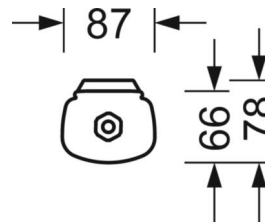

LIGHTING TECHNOLOGY

Placement	LED, Colour rendering/Light colour CRI ≥ 80 / 4000K
Colour tolerance (MacAdam)	5SDCM
Photobiological safety (Luminaire)	RG0
Nominal luminous flux	5542lm
LED service life	50000h L80/B10 (Tq 45°C)
Luminaire luminous efficiency	159lm/W
UGR lat./long.	24.8 / 22.6

MECHANICS

Housing colour	light grey
Dimensions (LxWxH/DxH)	1500mm x 87mm x 66mm
Weight (net)	1.8kg
Cable entry KE	at the end
Type of installation	Ceiling-mounted single installation, Pendant individual mounting, Wall mounting, Pendulum mounting rail assembly on chain, Ceiling-mounted mounting rail installation

DEEP-LINK

<https://www.regiolux.de/en/article/50115014100>

Reference	LED 5500lm 840
ηLB	100 %
Φ ↓/↑	92 % / 8 %
UGR lat./long.	24.8 / 22.6

Dimensions

L	1500 mm	Length
B	87 mm	Width
H	66 mm	Height
A1	900 mm	Mounting distance single mounting
A3	675 mm	Mounting distance between luminaires in a light run arrangement
X	0 mm	Distance cable infeed to the center of the luminaire on the X-axis
Y	750 mm	Distance cable infeed to the center of the luminaire on the Y-axis